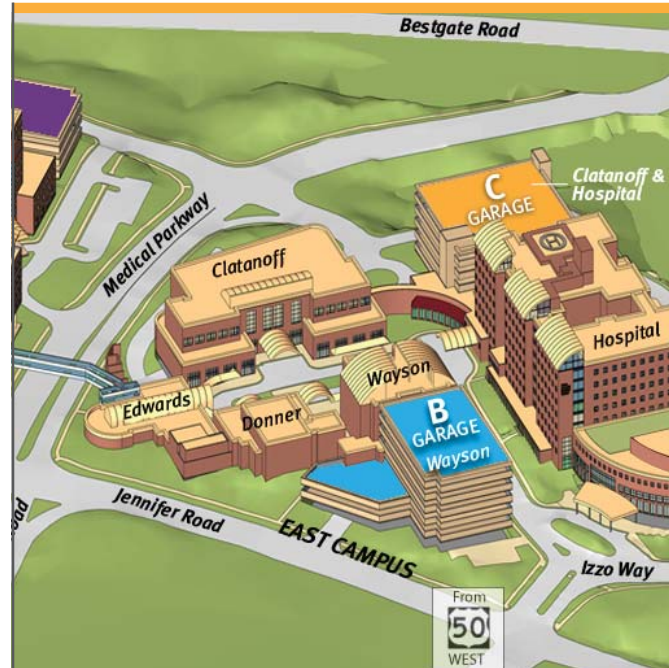

How to Get Here

Driving Directions

From Annapolis and the Eastern Shore

- Route 50 West to Jennifer Road, Exit 23A.
- Turn left at the light on to Jennifer Road.
- Turn right at the light on Medical Parkway.
- Turn right at the next light.
- Park in GARAGE C.

From Washington, D.C., and Points West

- Route 50 East to Parole, Exit 23.
- Bear right onto West Street.
- Turn left at the light on to Jennifer Road.
- Turn right at the light on Medical Parkway.
- Turn right at the next light.
- Park in GARAGE C.

From Baltimore

- 97 South to Route 50 East to Parole Exit 23
- Bear right onto West Street
- Turn right on Jennifer Road.
- Turn left at the light on Medical Parkway.
- Turn right at the next light.
- Park in GARAGE C.

Where to Park

Park in Garage C

Parking

- Ample free parking is available for patients and visitors to the Edwards Pavilion in Garage C.
- Take the garage elevator to Level 1 and enter the main lobby of the hospital.
- Turn right, walk through the Clatanoff Pavilion, and follow signs to the Edwards Pavilion.