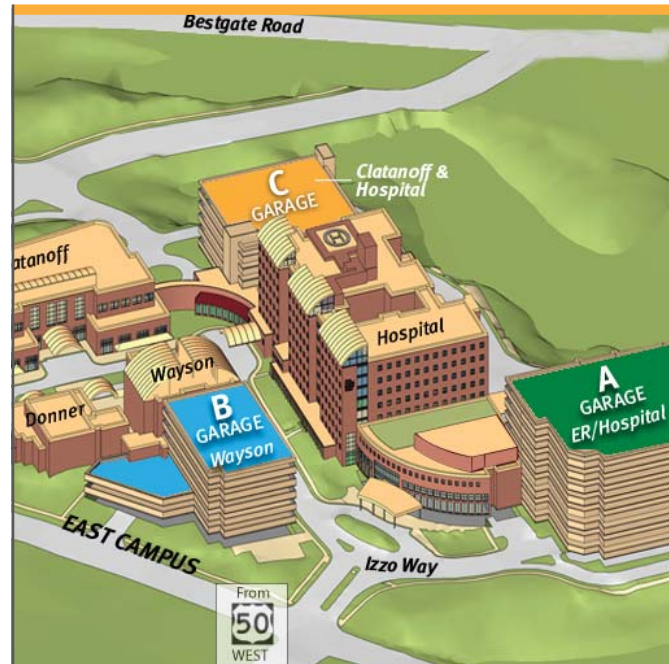

How to Get Here

Driving Directions

From Annapolis and the Eastern Shore

- Route 50 West to Jennifer Road, Exit 23A
- Turn left at the light on to Jennifer Road.
- Turn right at the light on Medical Parkway.
- Turn right at the next light.
- Park in GARAGE C.

From Washington, D.C., and Points West

- Route 50 East to Parole exit (Exit 23).
- Bear right onto West Street.
- Turn right onto Jennifer Road.
- Go approximately one mile, and turn left at traffic light onto Medical Parkway.
- Turn right at the next light.
- Park in GARAGE C.

From Baltimore

- Route 97 South to Route 50 East to Parole exit (Exit 23).
- Turn right onto West Street then right onto Jennifer Road.
- Go approximately one mile, and turn left at traffic light onto Medical Parkway.
- Turn right at the next light.
- Park in GARAGE C.

Where to Park

Park in Garage C

Parking

- Ample free parking is available for patients and visitors to the Hospital Pavilion in Garage C.
- Take the elevator to the first floor and enter the main lobby.

All parking at AAMC is free