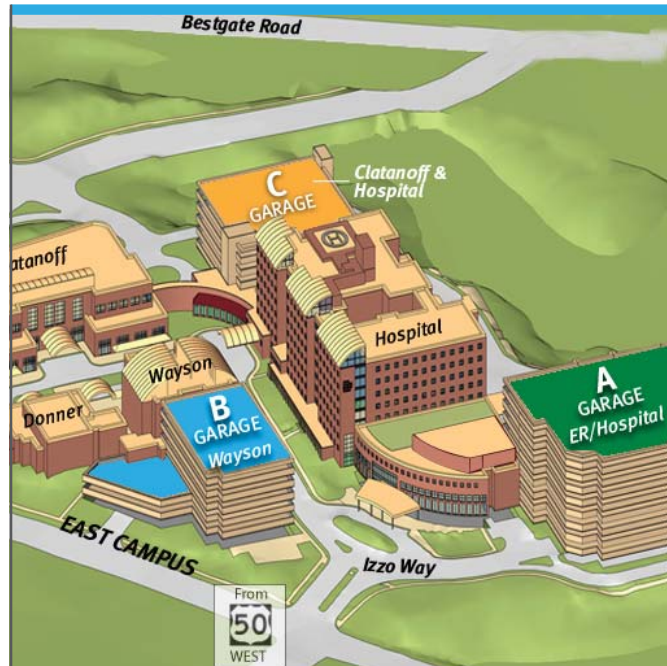

How to Get Here

Driving Directions

From Annapolis and the Eastern Shore

- Route 50 West to Jennifer Road, Exit 23A.
- At the exit, continue straight on to Pavilion Parkway.
- Parking is on the left in GARAGE B.

From Washington, D.C., and Points West

- Route 50 East to Parole, Exit 23.
- Bear right onto West Street.
- Turn right on Jennifer Road.
- Cross over Medical Parkway.
- Turn left on Pavilion Parkway.
- Parking is on the left in GARAGE B.

From Baltimore

- Route 97 to Route 50 East to Parole, Exit 23
- Bear right onto West Street.
- Turn right on Jennifer Road.
- Cross over Medical Parkway.
- Turn left on Pavilion Parkway.
- Parking is on the left in GARAGE B.

Where to Park

Park in Garage B

Parking

- Ample free parking is available for patients and visitors to the Wayson Pavilion in Garage B.
- Take the garage elevator to the ground floor for covered access to the Wayson Pavilion.